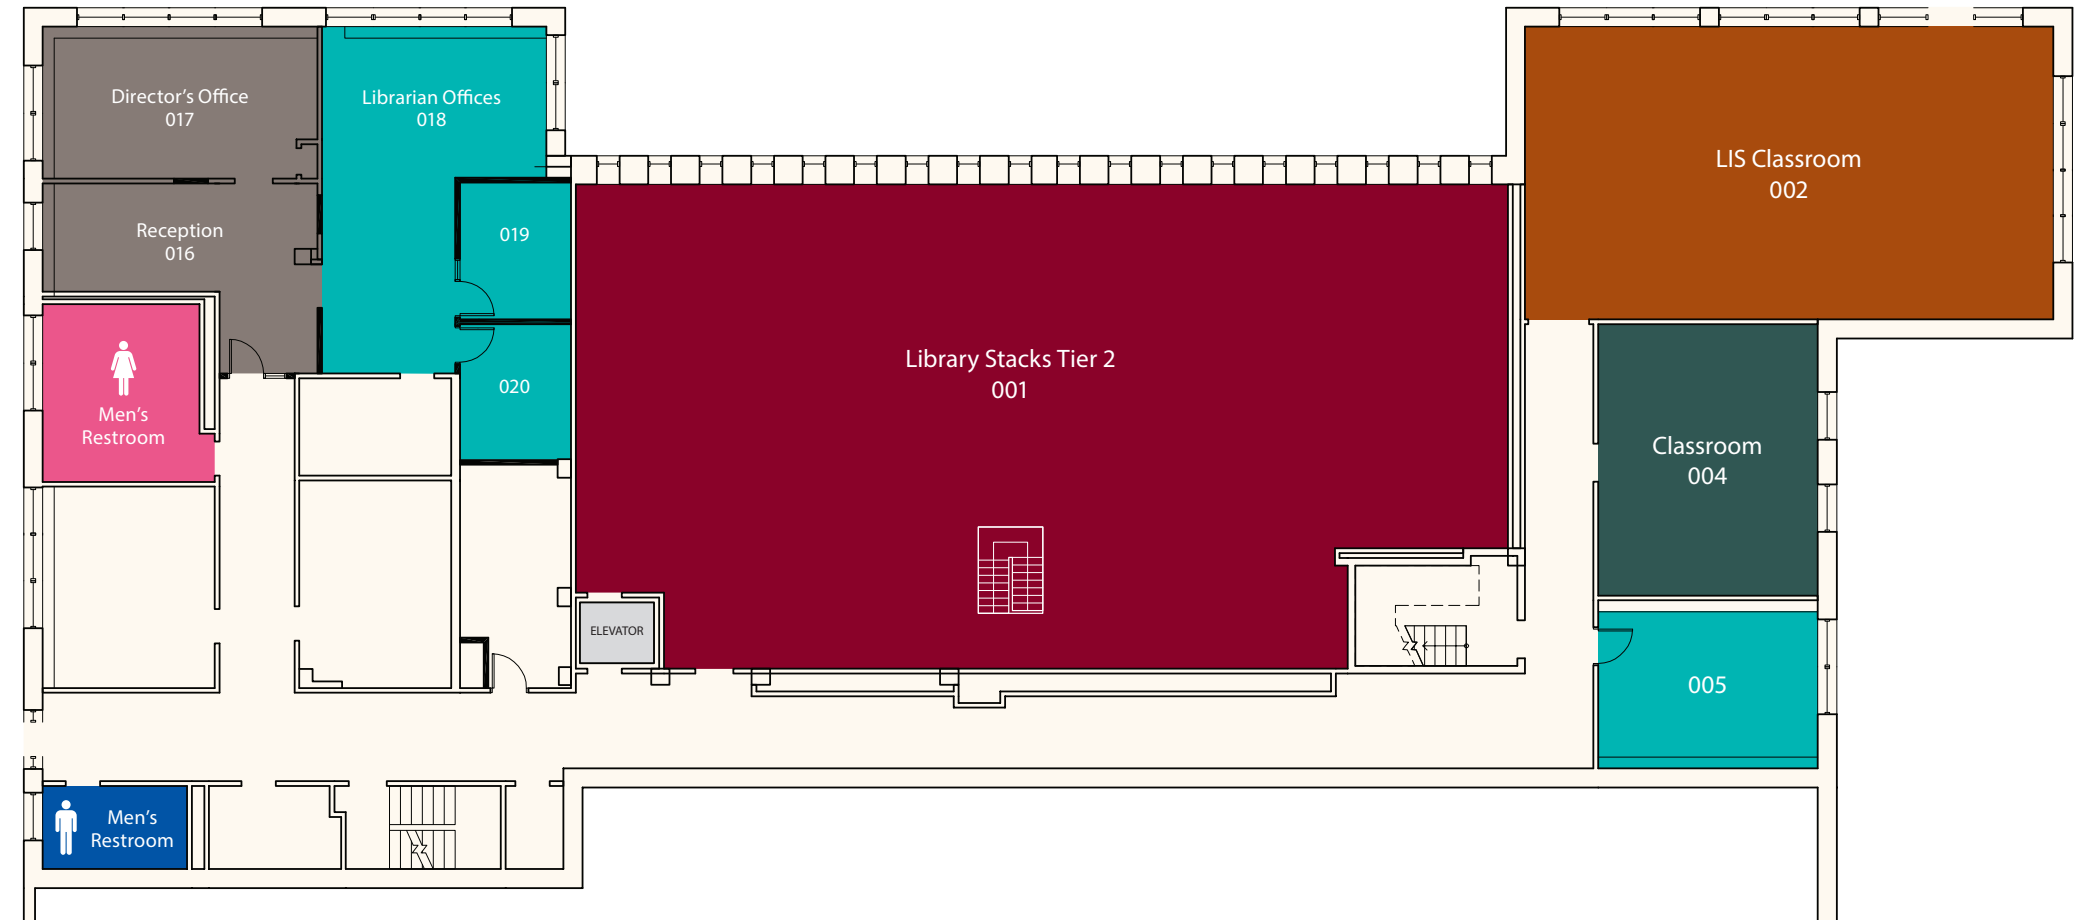

Basement Floor

Library Staff only

Ground Floor

- Library Stacks Tier 2 001
- LIS Classroom 002
- Classroom 004
- Men's Restroom 009
- Women's Restroom 015
- Administrative Offices 016-020
- Librarian Offices 005, 018-020

First Floor

- Library Stacks Tier 4 101
- Reading Room 102
- News & Events 105
- Library Café and Lounge 106-107
- Accessible Restroom 116
- Library Conference Room 117
- The Learning Commons 118-138
- Academic Resource Center 118-119
- Writing Center 122
- Writing Offices 121-132
- HELP Center 133
- Office of Disability Services 134-135
- Testing Labs 136-138

Second Floor

- Library Stack Tier 6 201
- Special Collections 203-204
- Educational Resource Center 205
- ePortfolio Lab & Group Study 206
- Center for Teaching & Learning 209-214